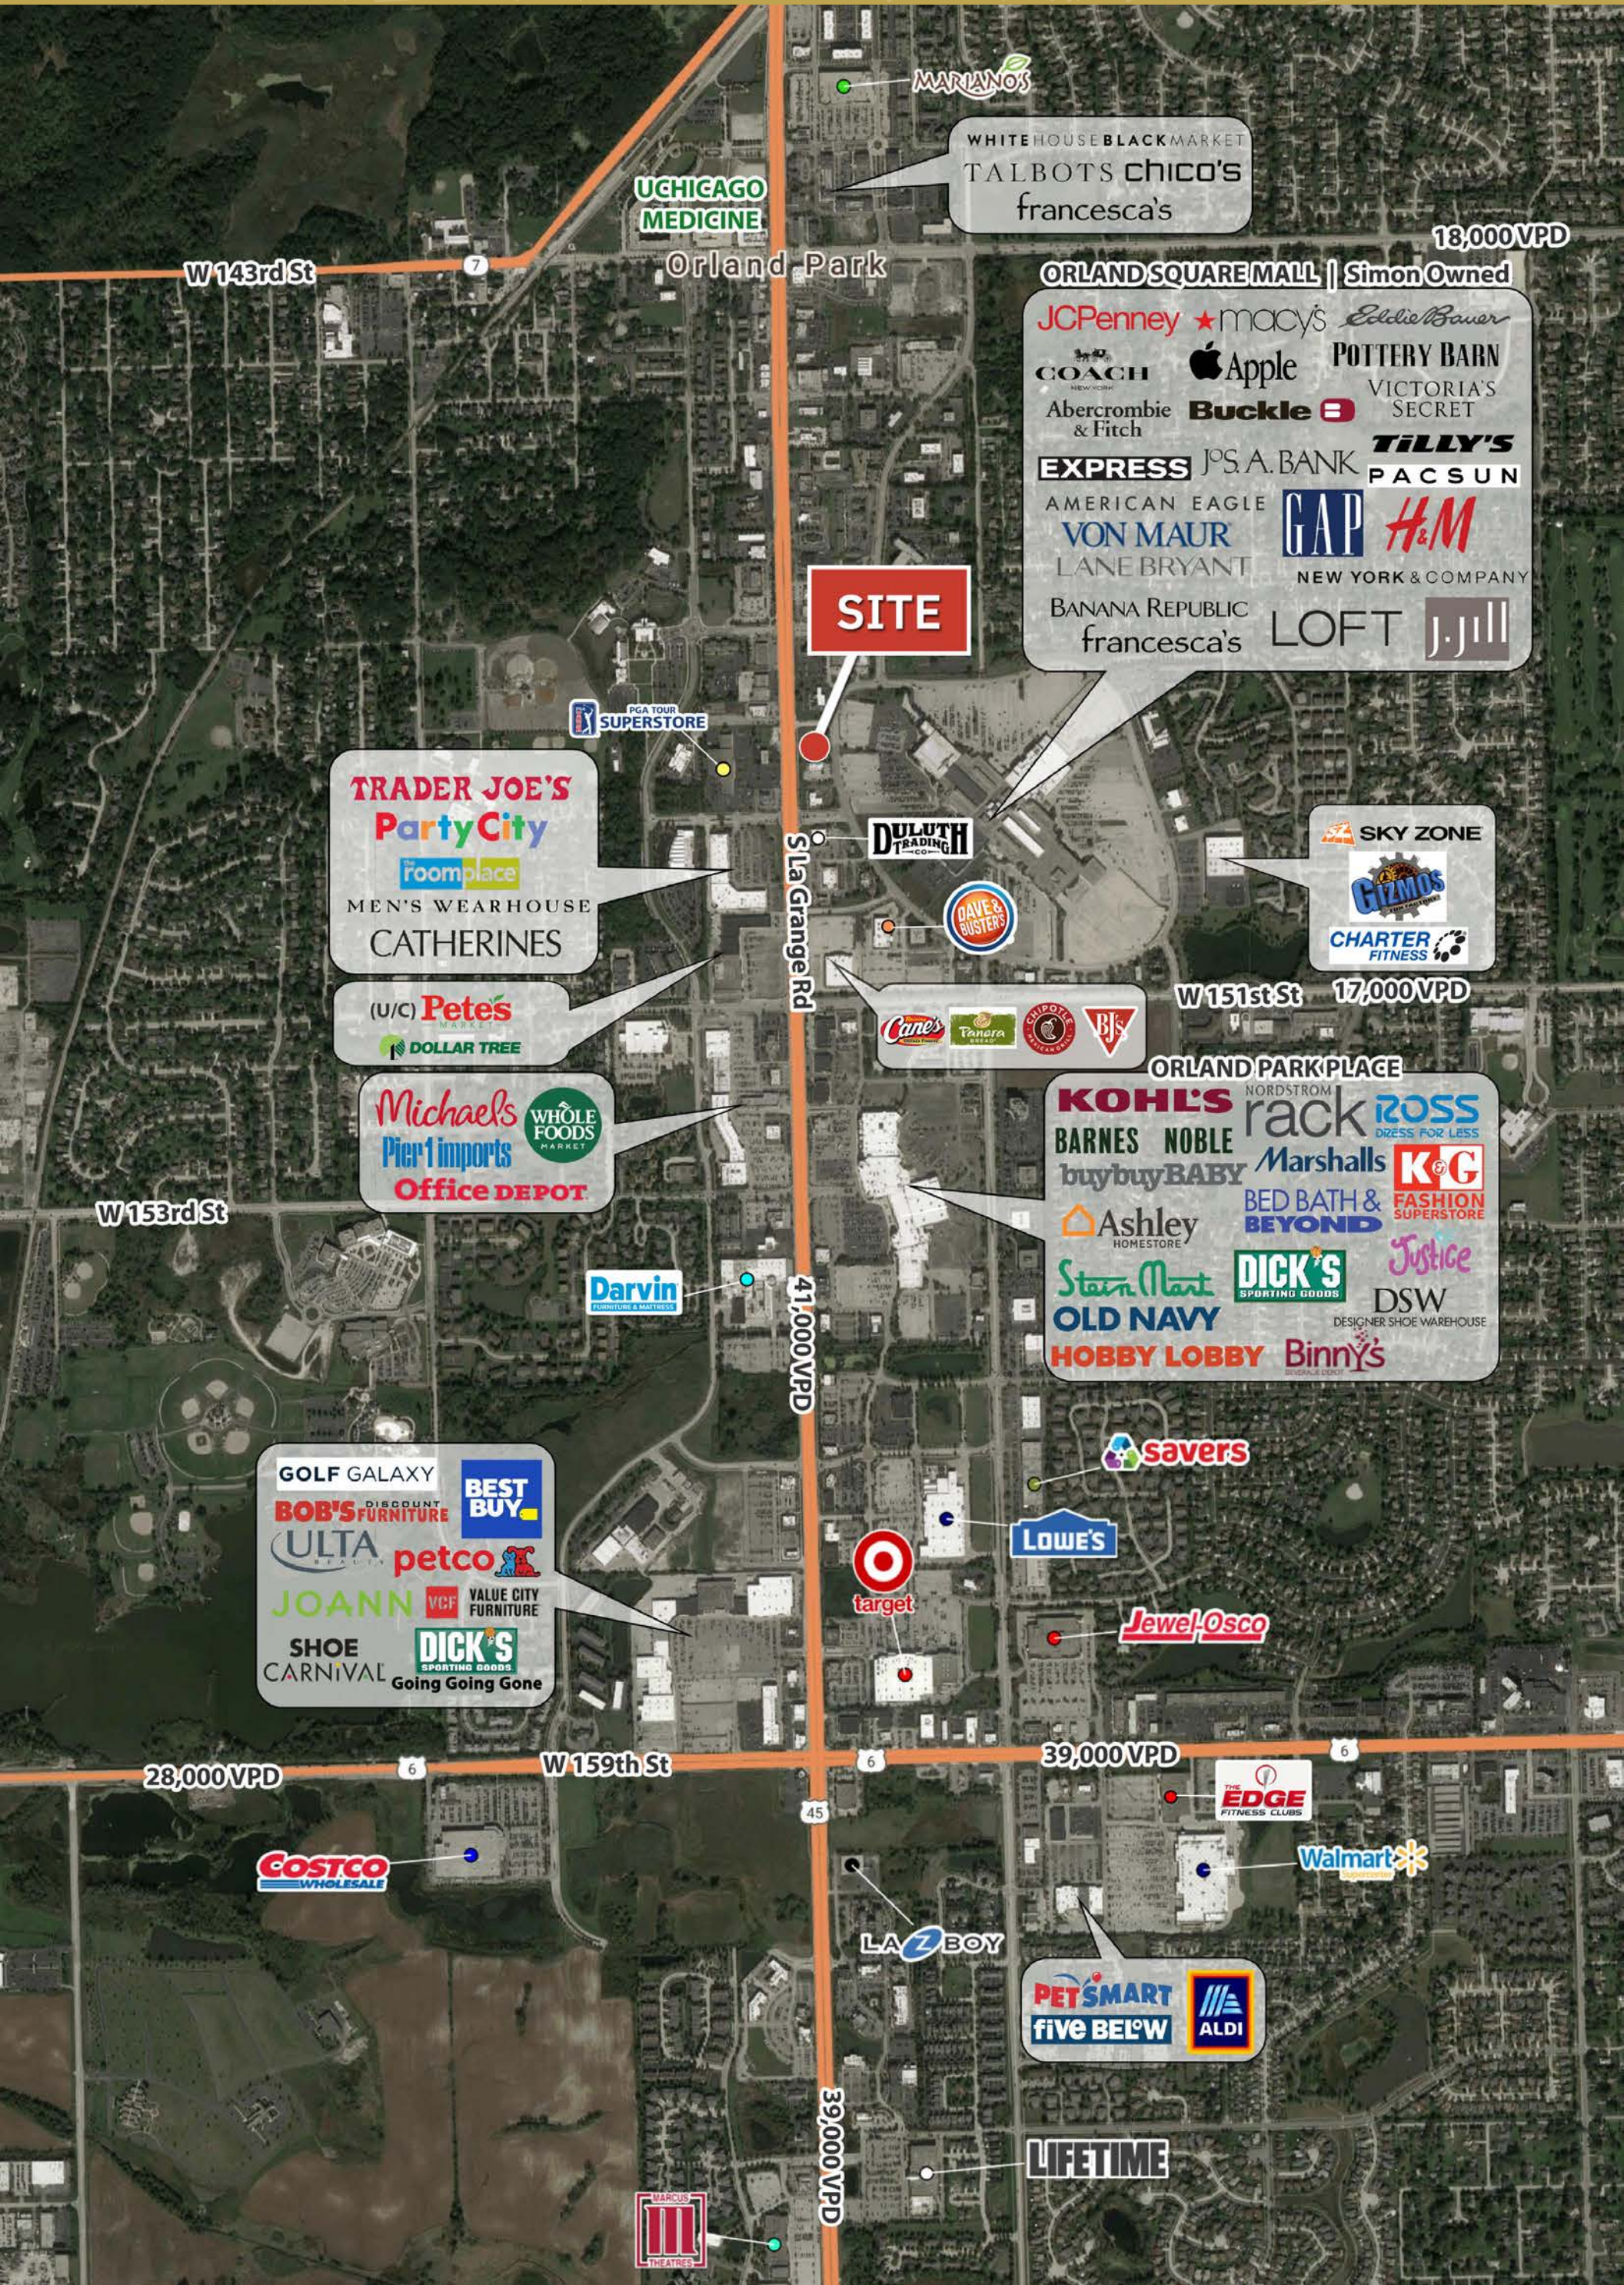

- JCPenney
- macy's
- Eddie Bauer
- COACH
- Apple
- POTTERY BARN
- Abercrombie & Fitch
- Buckle
- VICTORIA'S SECRET
- EXPRESS
- J.P.S.A. BANK
- TEXAS de BRAZIL
- AMERICAN EAGLE
- TILLY'S
- VON MAUR
- PACSUN
- GAP
- LANE BRYANT
- LOFT
- H&M
- BANANA REPUBLIC
- francesca's
- NEW YORK & COMPANY
- SLIM CHICKENS
- STARBUCKS
- Geesecake Factory
- SBARRO
- PANDA EXPRESS

GROUND LEASE OR BUILD TO SUIT AVAILABLE OPTIONAL DRIVE-THRU | 1.28 ACRES

20 Orland Square Drive | Orland Park, IL

SITE

WHITEHOUSE BLACK MARKET
TALBOTS chico's
francesca's

ORLAND SQUARE MALL | Simon Owned
18,000 VPD
JCPenney macy's Eddie Bauer
COACH Apple POTTERY BARN
Abercrombie & Fitch Buckle VICTORIA'S SECRET
EXPRESS J.P.S. A. BANK TILLY'S
AMERICAN EAGLE PAC SUN
VON MAUR GAP H&M
LANE BRYANT NEW YORK & COMPANY
BANANA REPUBLIC LOFT francesca's J.Jill

TRADER JOE'S
PartyCity
Roomplace
MEN'S WEARHOUSE
CATHERINES

(U/C) Petes
DOLLAR TREE

Michaels
Pier 1 imports
Office DEPOT
WHOLE FOODS MARKET

Darvin
FURNITURE & MATTRESS

GOLF GALAXY
BOB'S DISCOUNT FURNITURE
ULTA BEAUTY
petco
JOANN VCF VALUE CITY FURNITURE
SHOE CARNIVAL
DICK'S SPORTING GOODS
BEST BUY
Going Going Gone

savers

LOWE'S

target

Jewel-Osco

28,000 VPD

W 159th St

39,000 VPD

COSTCO WHOLESALE